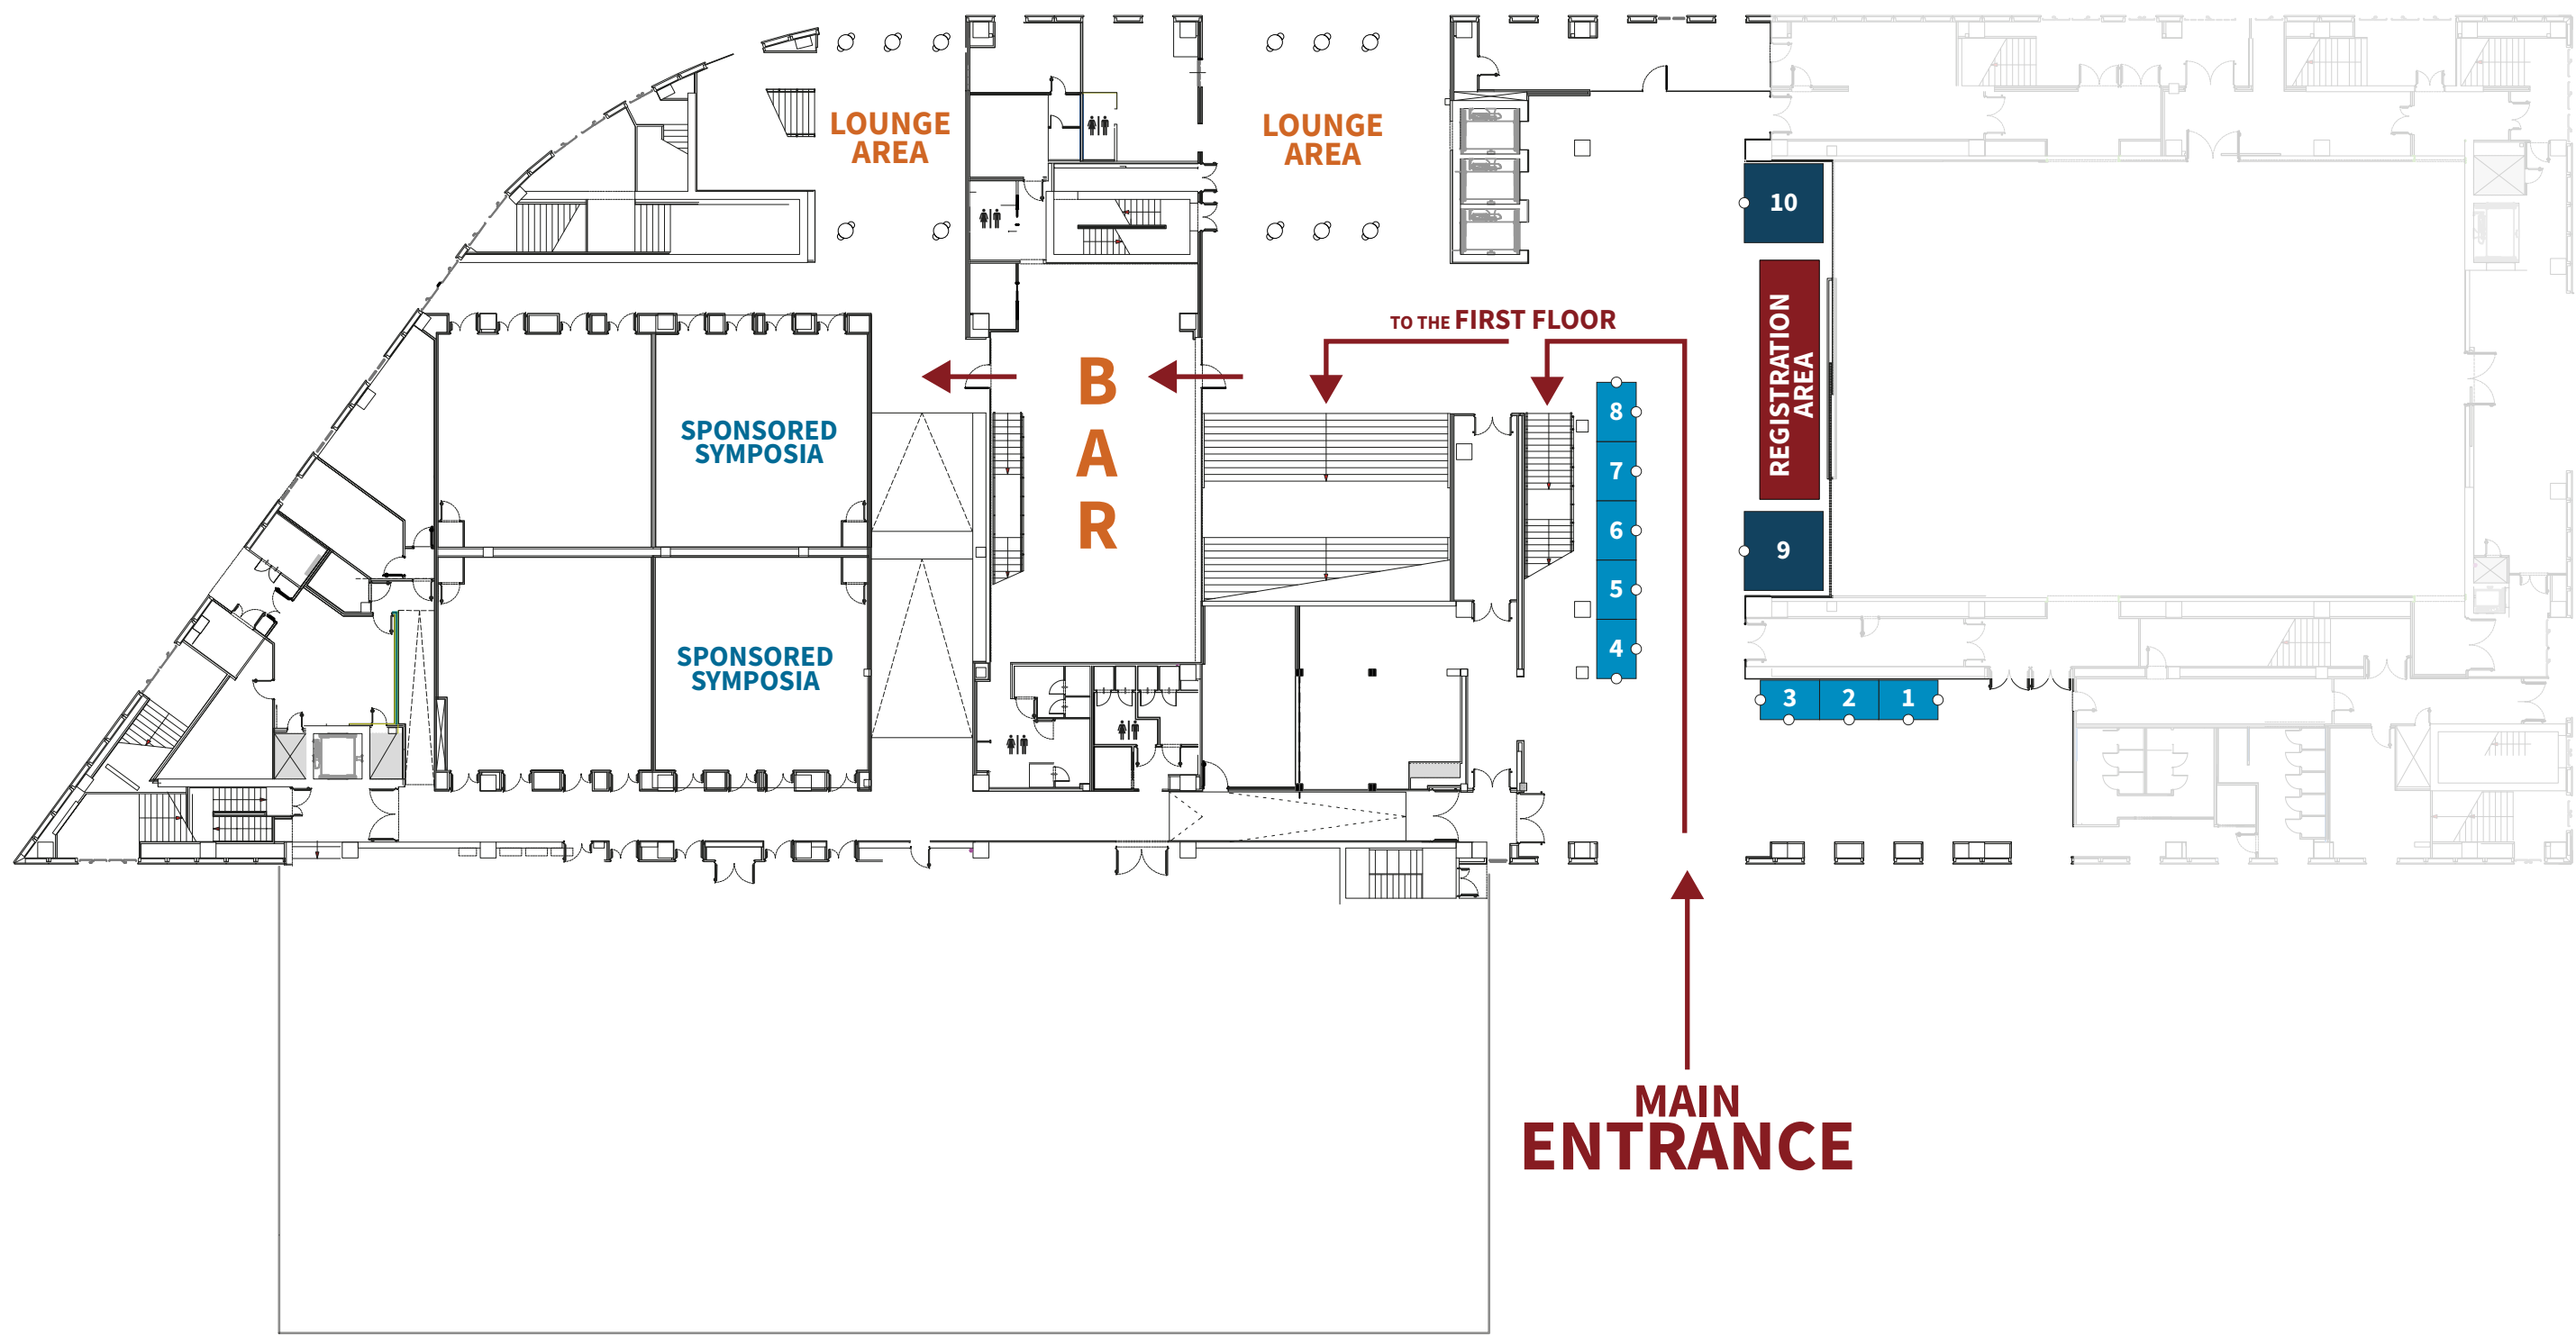

GROUND FLOOR

BOOTH 16 sqm
m 4x4x2,5h

BOOTH 6 sqm
m 3x2x2,5h

BOOTH
Open Side

BOOTH 10 sqm
m 5x2x2,5h

BOOTH 9 sqm
m 3x3x2,5h

POSTER
Area

BOOTH
Open Side

SECOND FLOOR

BOOTH 6 sqm
m 3x2x2,5h

POSTER
Area

BOOTH
Open Side

THIRD FLOOR

BOOTH 6 sqm
m 3x2x2,5h

BOOTH 4 sqm
m 2x2x2,5h

○ **BOOTH**
Open Side