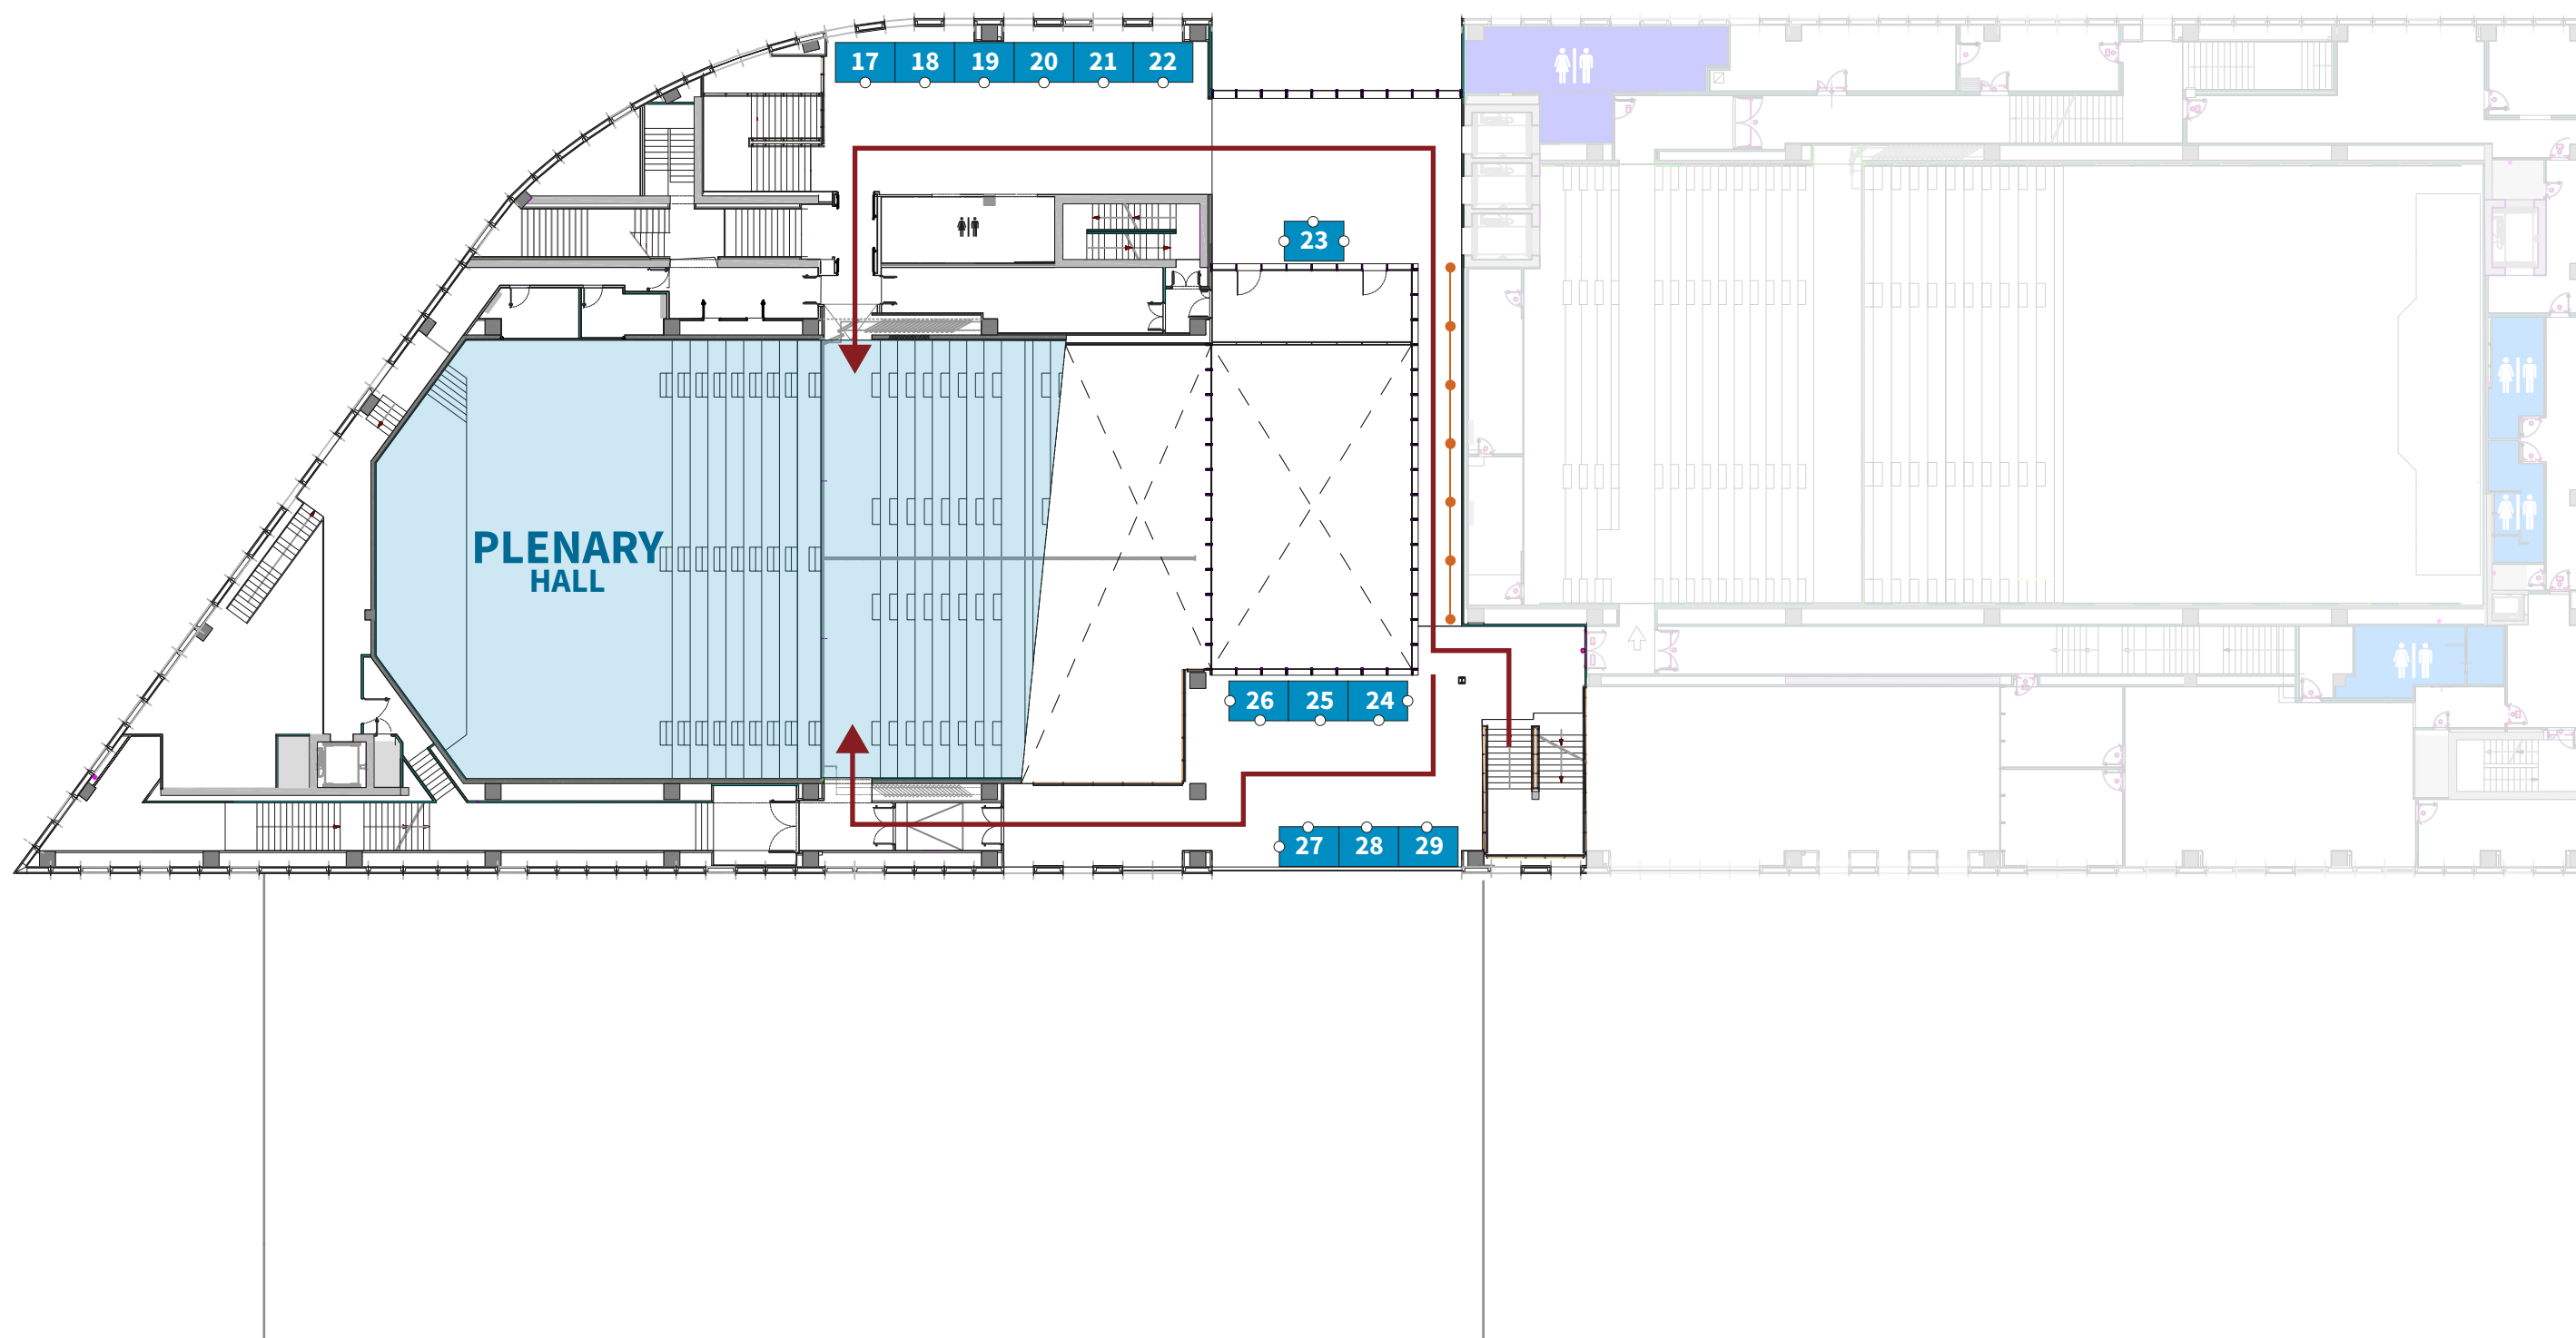

GROUND FLOOR

BOOTH 16 sqm
m 4x4x2,5h

BOOTH 6 sqm
m 3x2x2,5h

BOOTH
Open Side

BOOTH 10 sqm
m 5x2x2,5h

BOOTH 9 sqm
m 3x3x2,5h

POSTER
Area

BOOTH
Open Side

SECOND FLOOR

BOOTH 6 sqm
m 3x2x2,5h

POSTER
Area

BOOTH
Open Side

THIRD FLOOR

BOOTH 6 sqm
m 3x2x2,5h

BOOTH 4 sqm
m 2x2x2,5h

○ **BOOTH**
Open Side